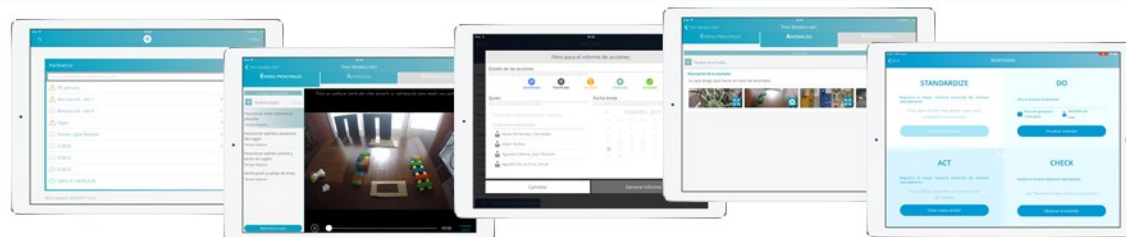

# Dashboard

Gestamp 

Gestamp Production System

m LEAN